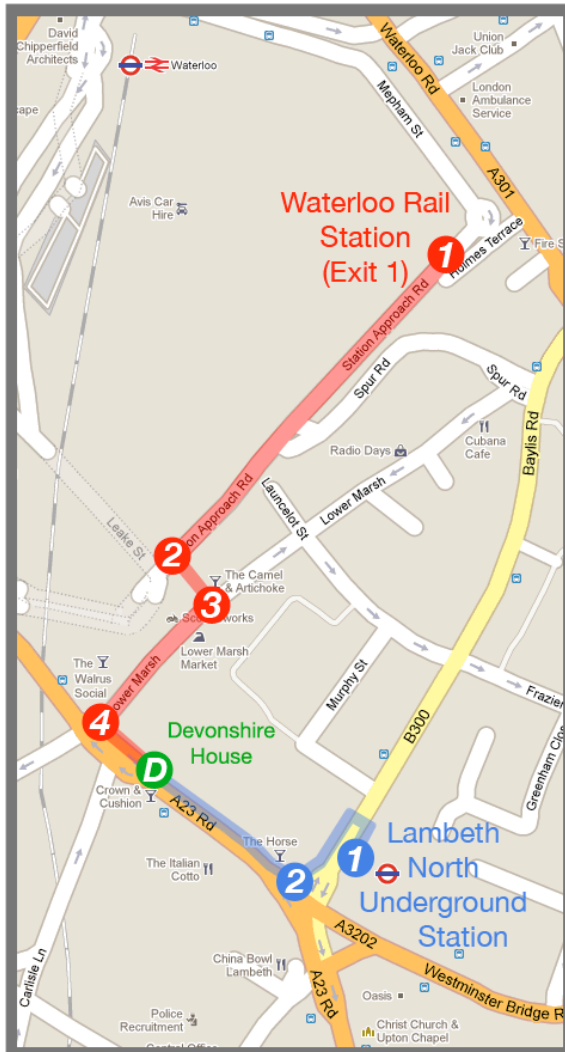

osmosis training ltd

Devonshire House,
Lower Ground Floor,
164 – 168, Westminster Bridge Rd
Waterloo,
London, SE1 7RW

From Waterloo Rail station

- 1 Leave station from Exit 1 out of the main concourse, near to platform 1 (refer to picture) and turn right. Follow Station Approach Road, until the bridge and cross road when safe.
 - 2 Turn left down the ramp (refer to picture) to Lower marsh.
 - 3 Turn right along Lower Marsh.
 - 4 At the end of the road, cross when safe and turn left, adjacent to the English Language school onto Westminster Bridge road.
- D** The Osmosis Training premises is at 164 – 168 Westminster Bridge Road, and is the second building which is glass fronted with a dark mirrored effect on the left. Please ring the buzzer and head downstairs via the lift or the stairs.

From Lambeth North Underground Station

- 1 Walk out of Lambeth North underground station, and turn right.
 - 2 Cross over Baylis road and keep straight ahead along Westminster Bridge Road.
- D** The Osmosis Training premises is at 164 – 168 Westminster Bridge Road, and is the second building before the bridge. It is glass fronted with a dark mirrored effect and is on the right hand side. Please ring the buzzer and head downstairs via the lift or the stairs.

From Waterloo Underground Station

Find your way to the main railway station and follow the above instructions.

Parking is available at locations within close distance to premises at around £10 per day

1. USE EXIT 1

2. Take ramp before bridge